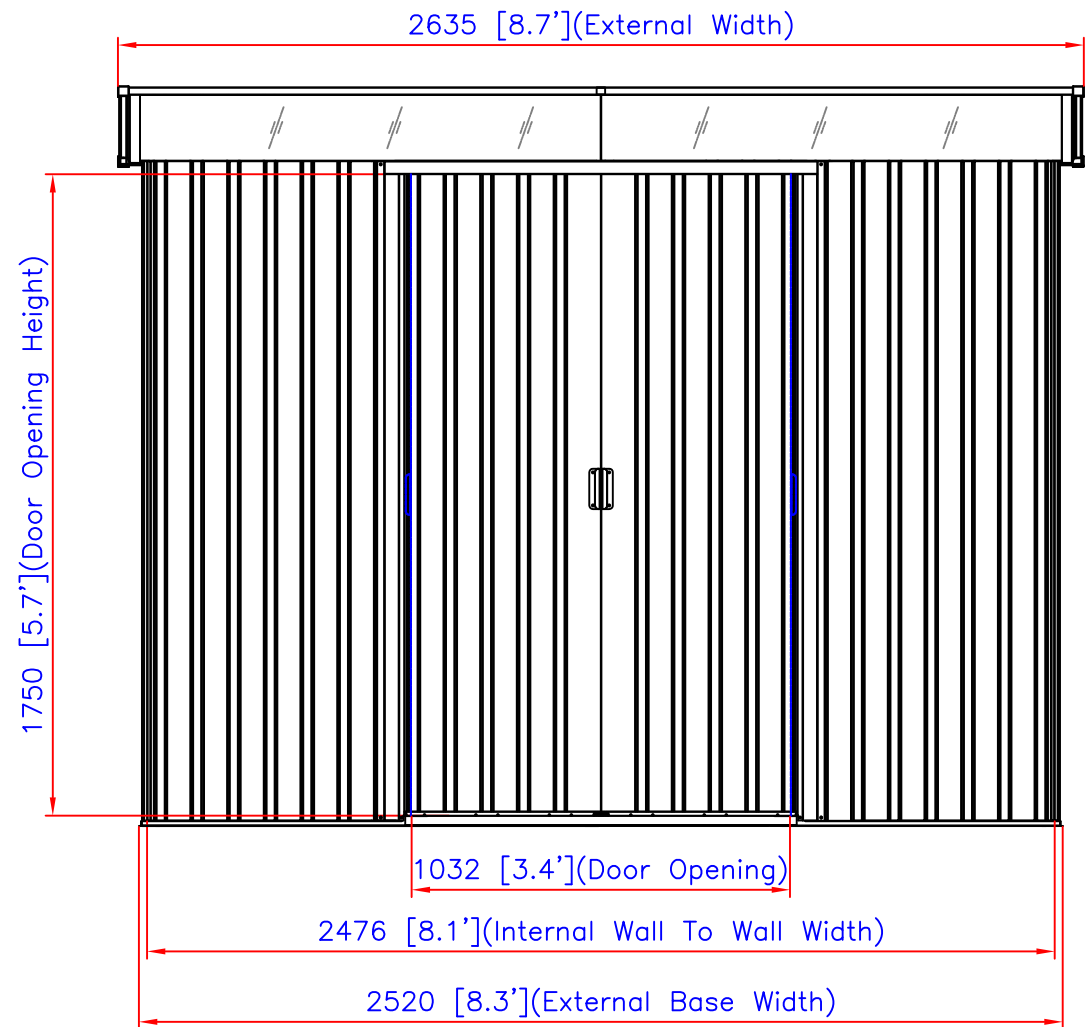

Side View

Elevation

8'x6' Skylight Pent Roof Shed