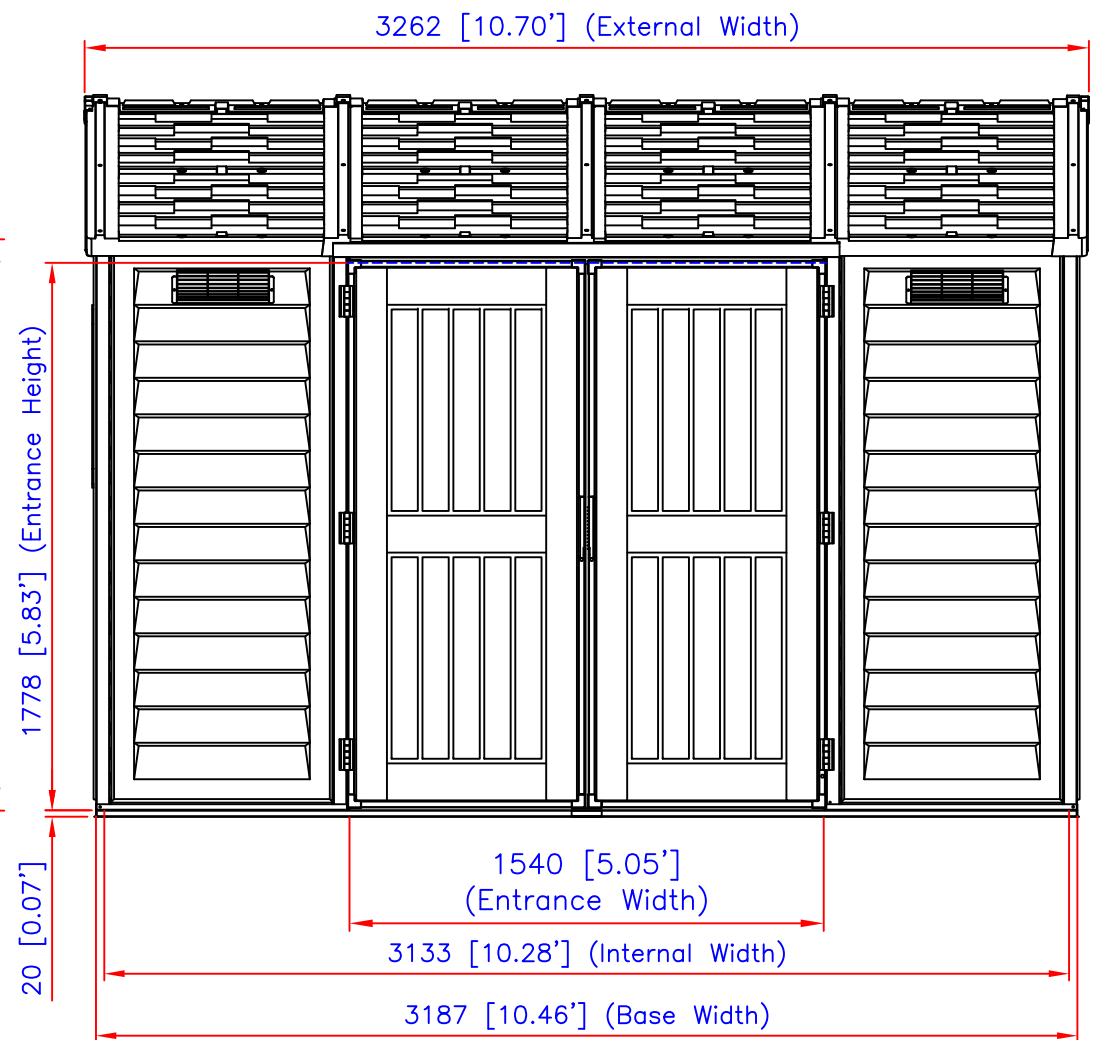

Side View

Elevation

10.5' x 8' Apex shed

Note - Dimensional tolerance +5.0 mm.  
-2.0