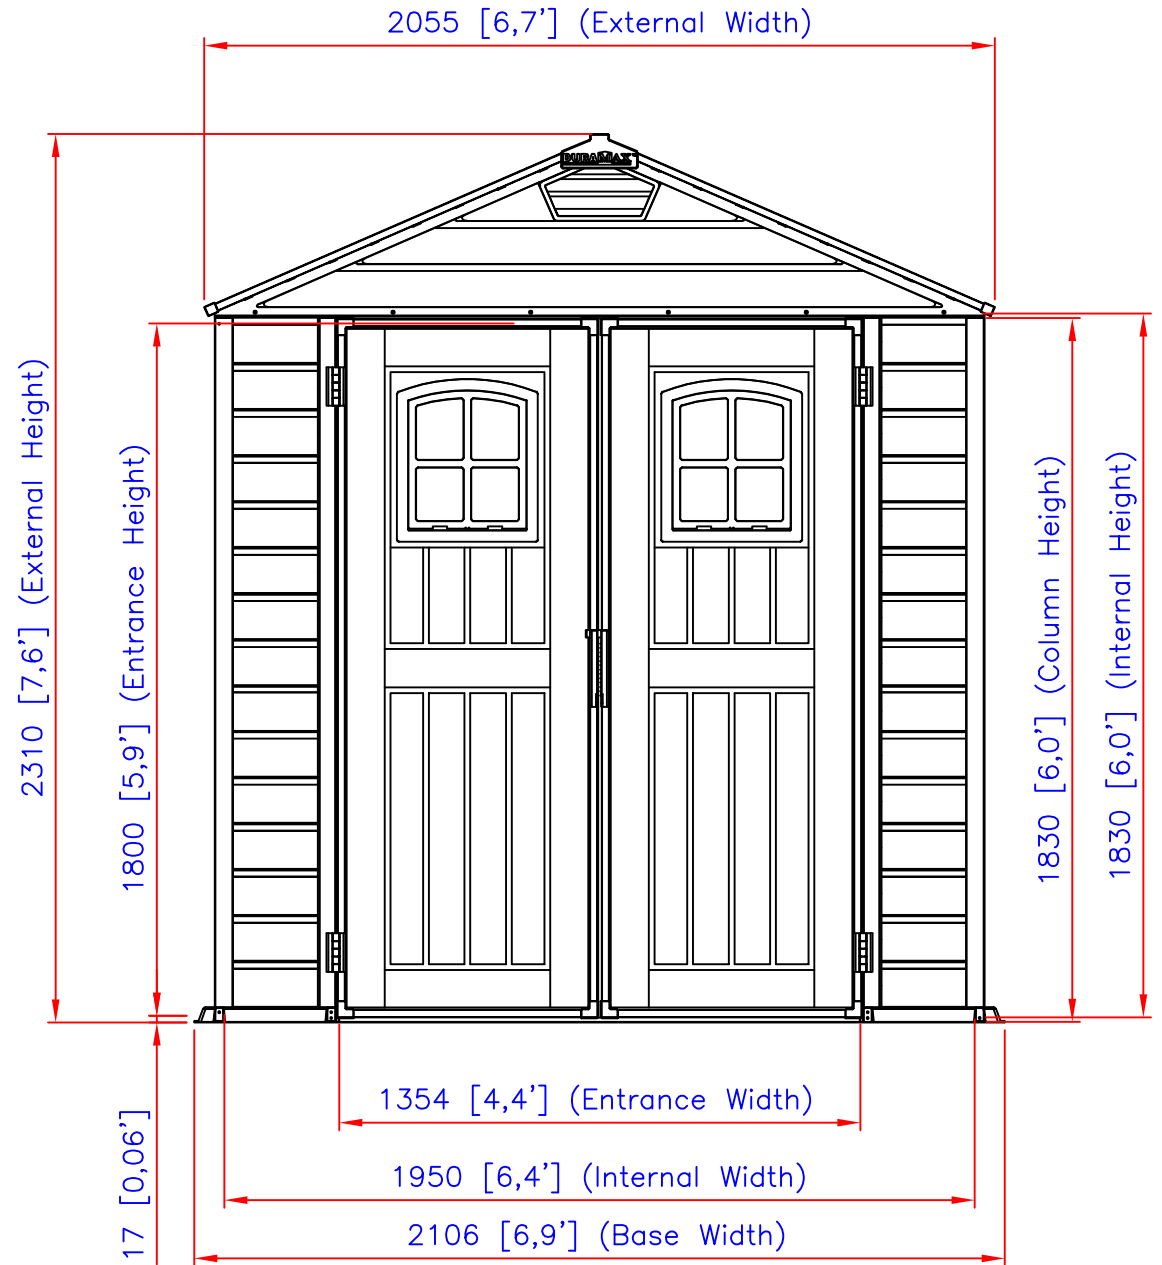

Side View

Elevation

7' x 7' StoreMax Plus

Note - Dimensional tolerance ± 5.0 mm.