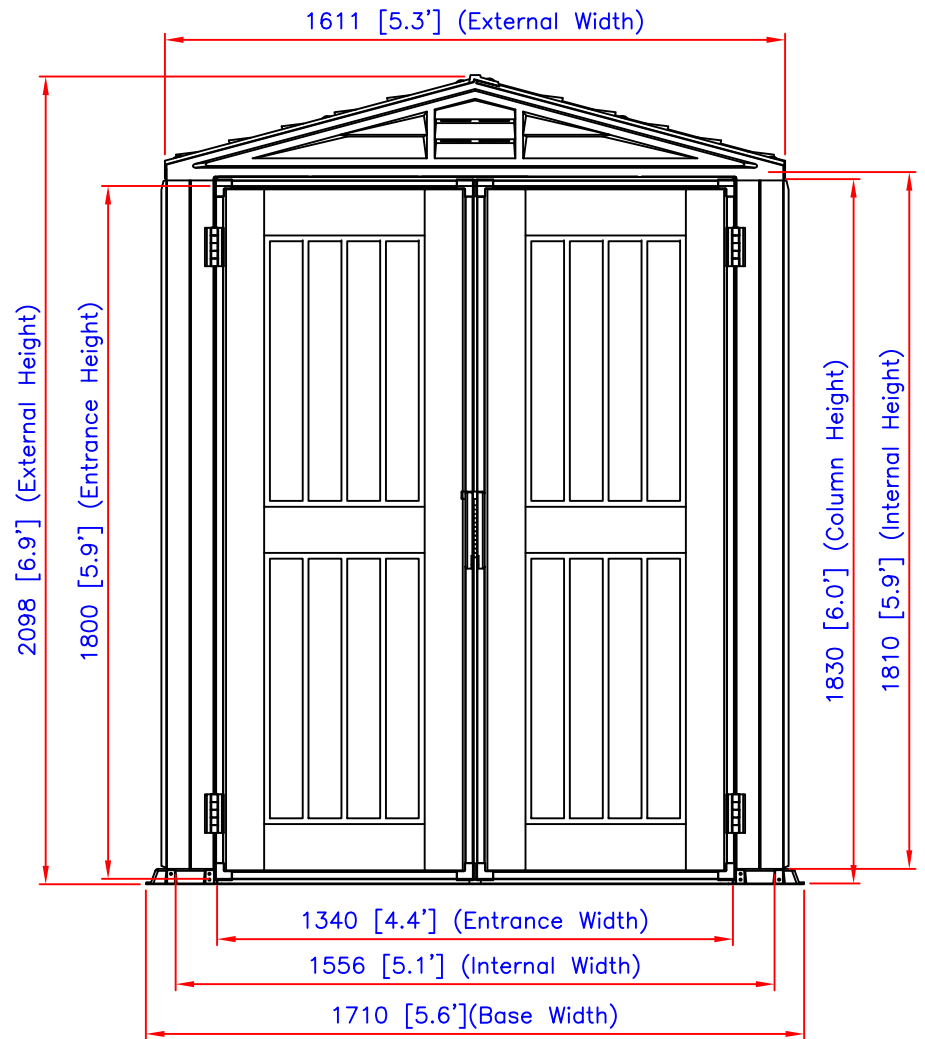

Side View

Elevation

5' x 8' YardMate Plus