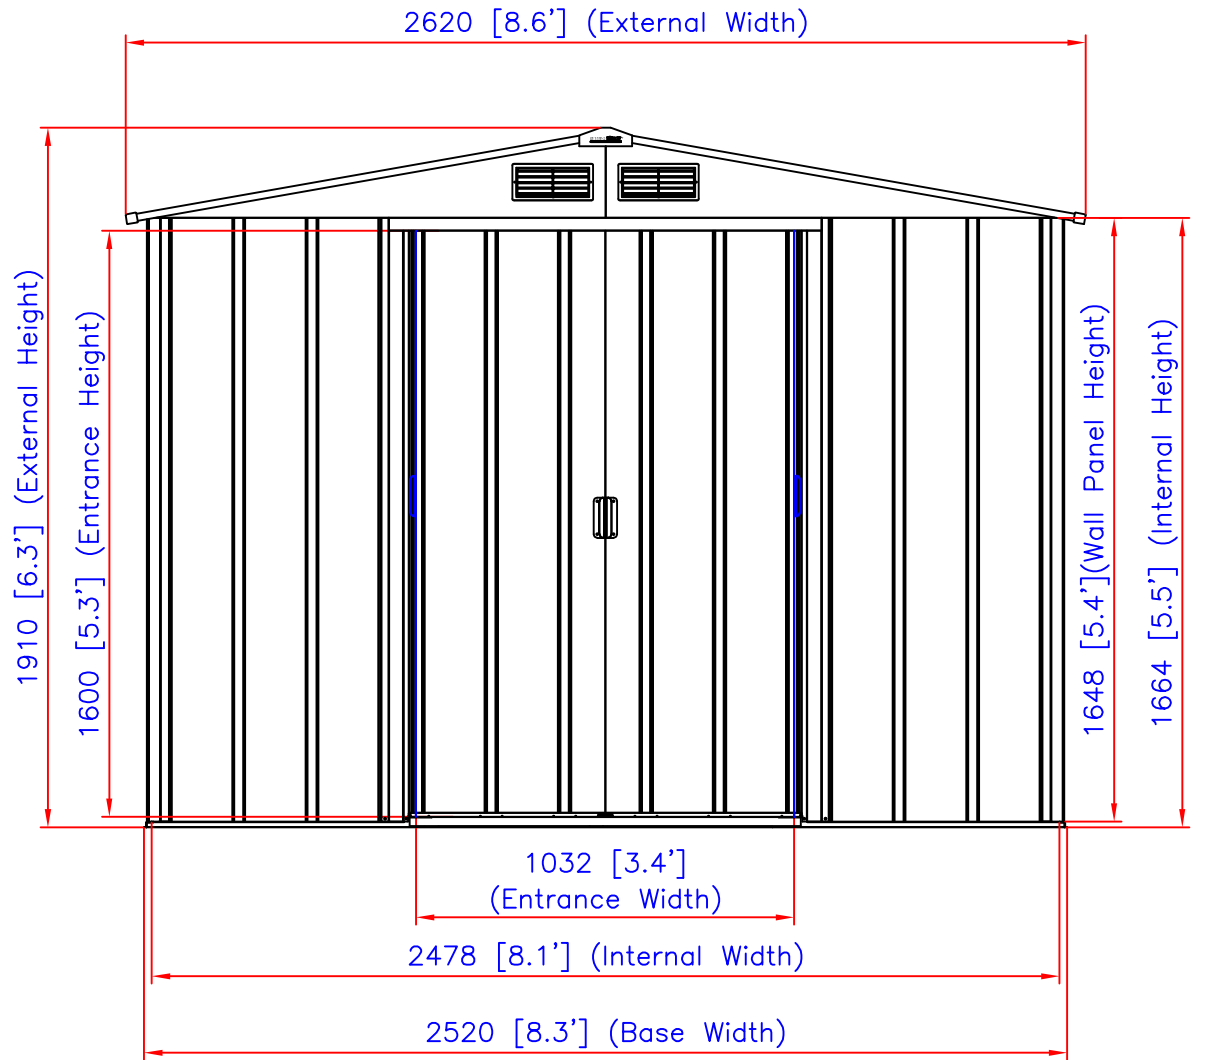

Side View

Elevation

8'x8' ECO Metal Garden Shed - V2

Note - Dimensional tolerance ± 5.0 mm.