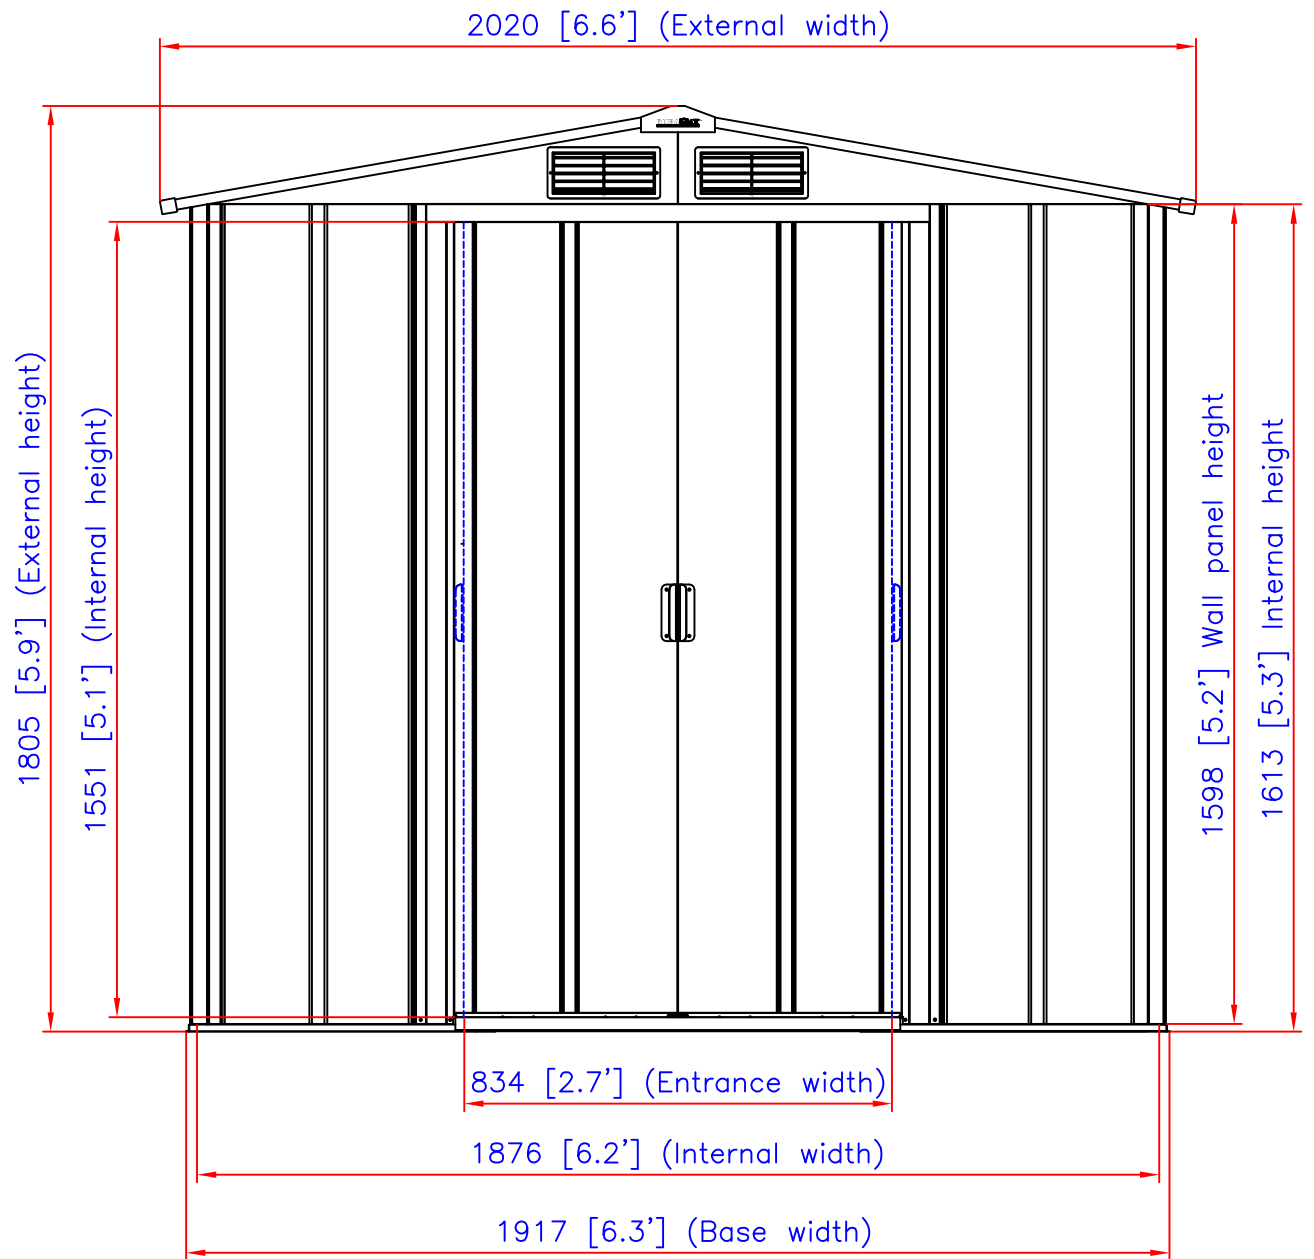

Side View

Elevation

6'x4' ECO Metal Garden Shed - V2

Note - Dimensional tolerance ± 5.0 mm.