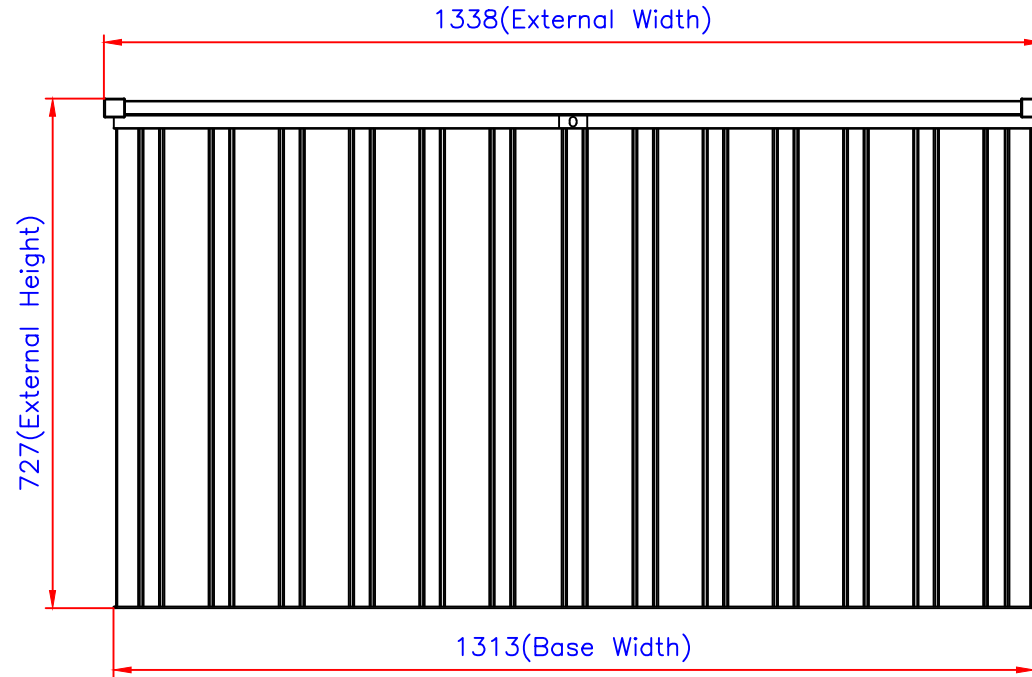

Cushion Box Size : 1300x700

Elevation

Side View

Plan View