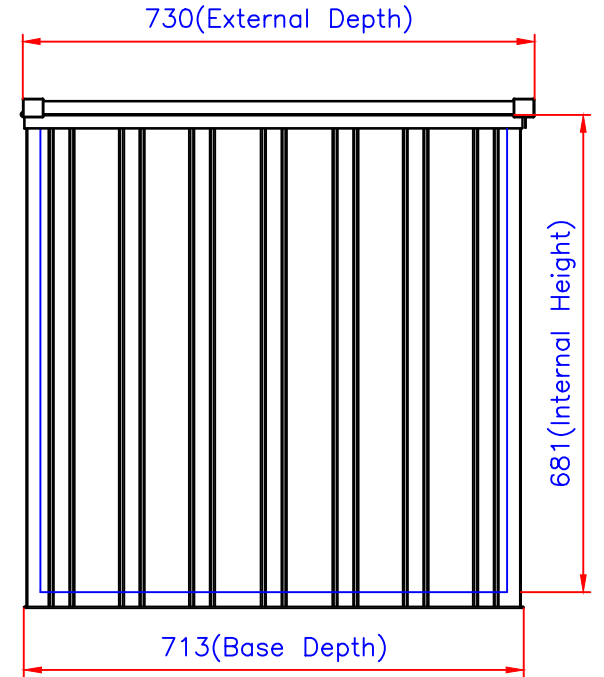

Cushion Box Size : 1300x700

Elevation

Side View

Plan View