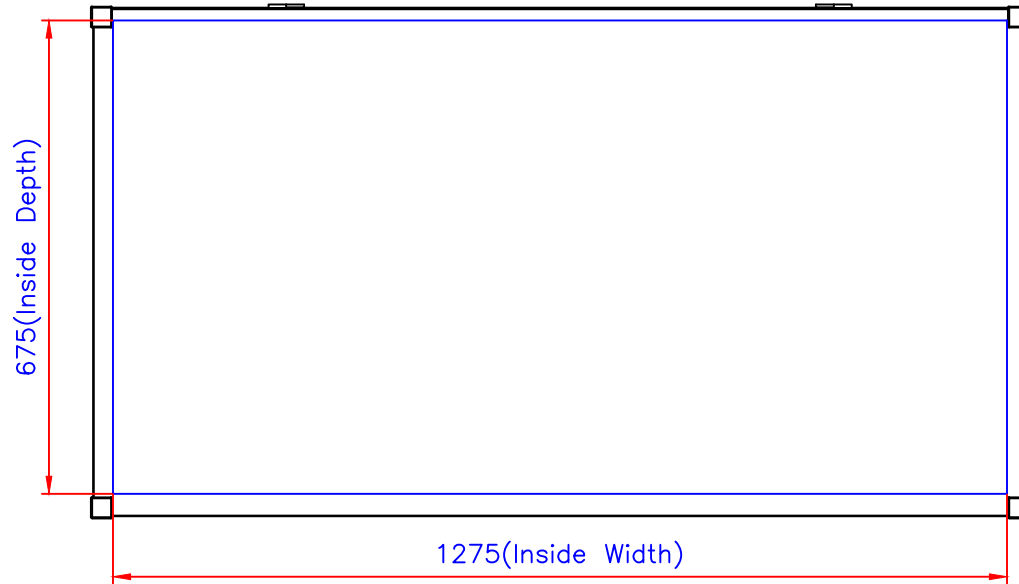

Cushion Box Size : 1300x700

Elevation

Side View

Plan View