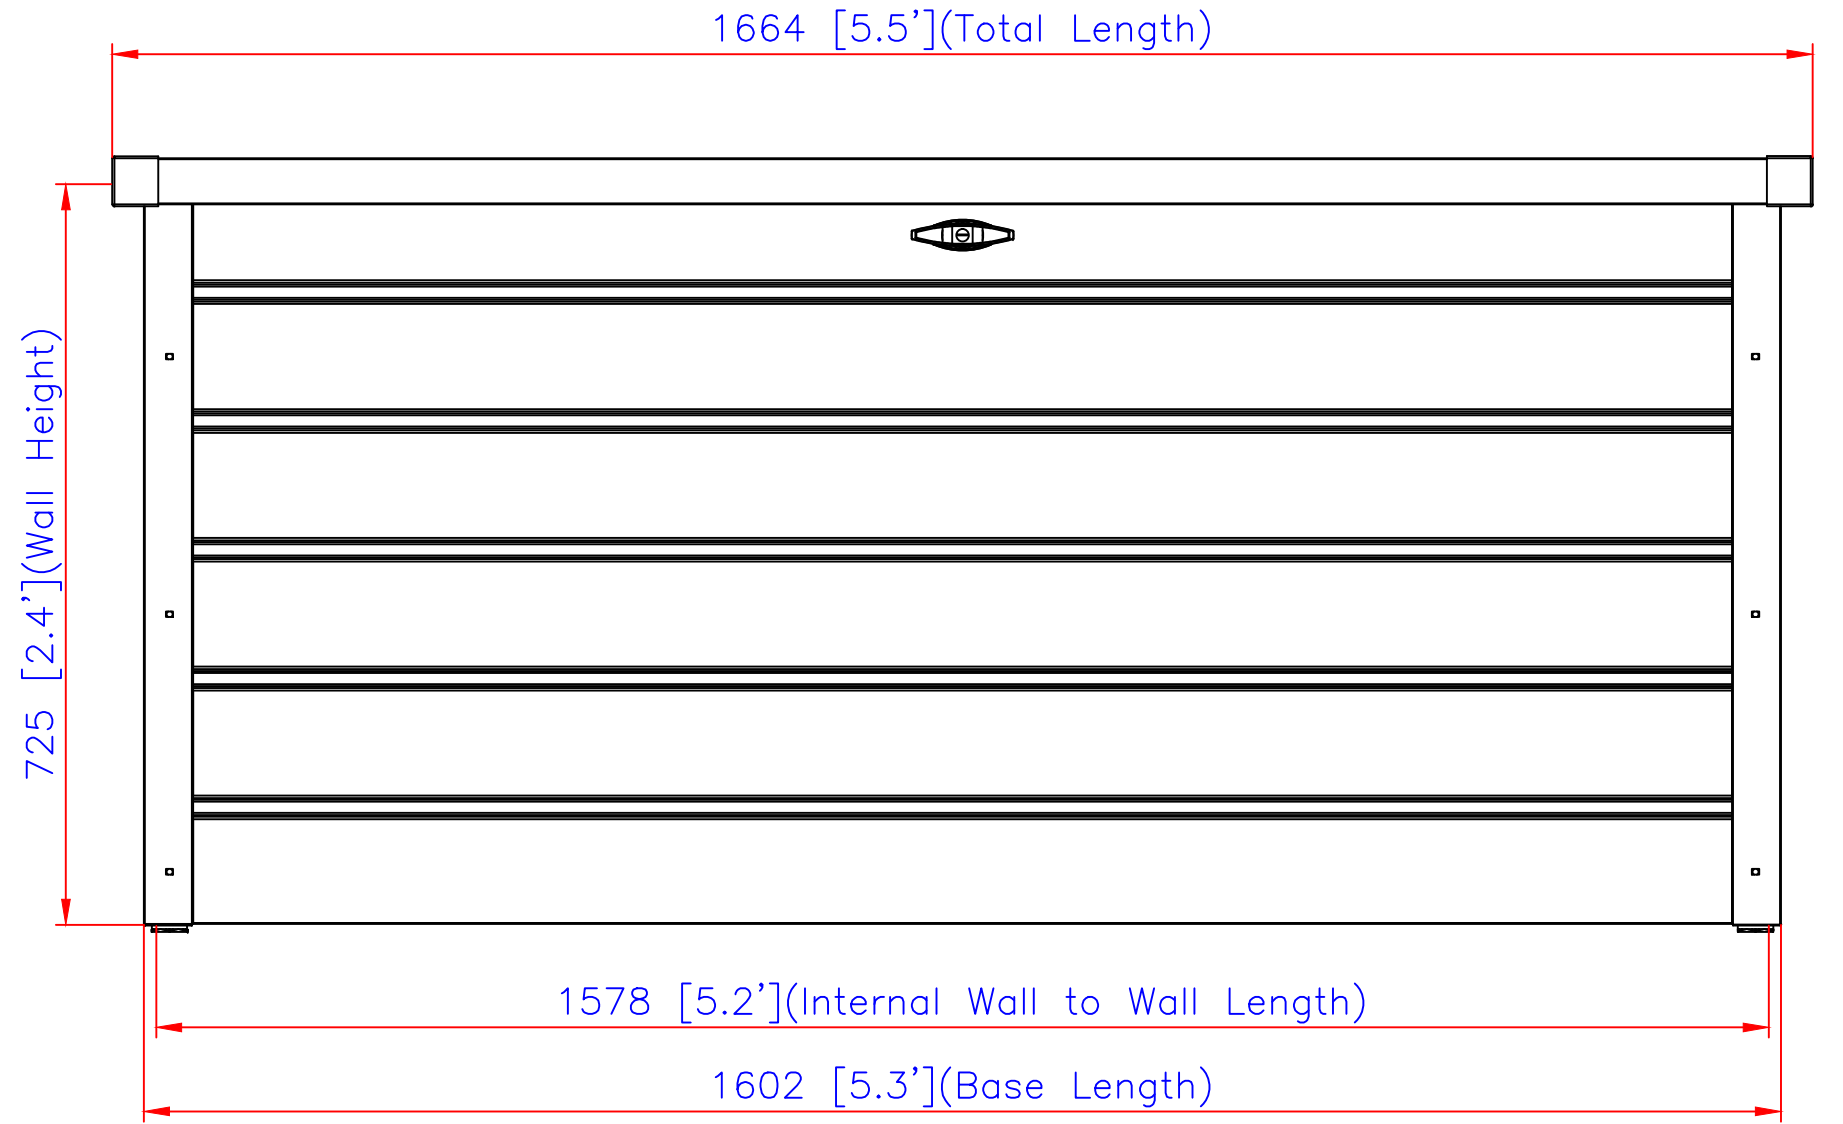

Side View

Front View

Cushion Box 1600x800x725