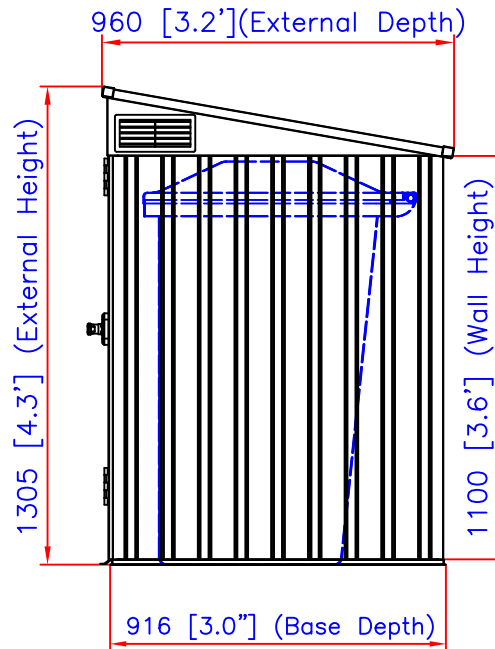

Side View (Door Opened)

Side View

Elevation

Garbage Bin Storage Shed

Note - Dimensional tolerance +5.0 mm.
-2.0