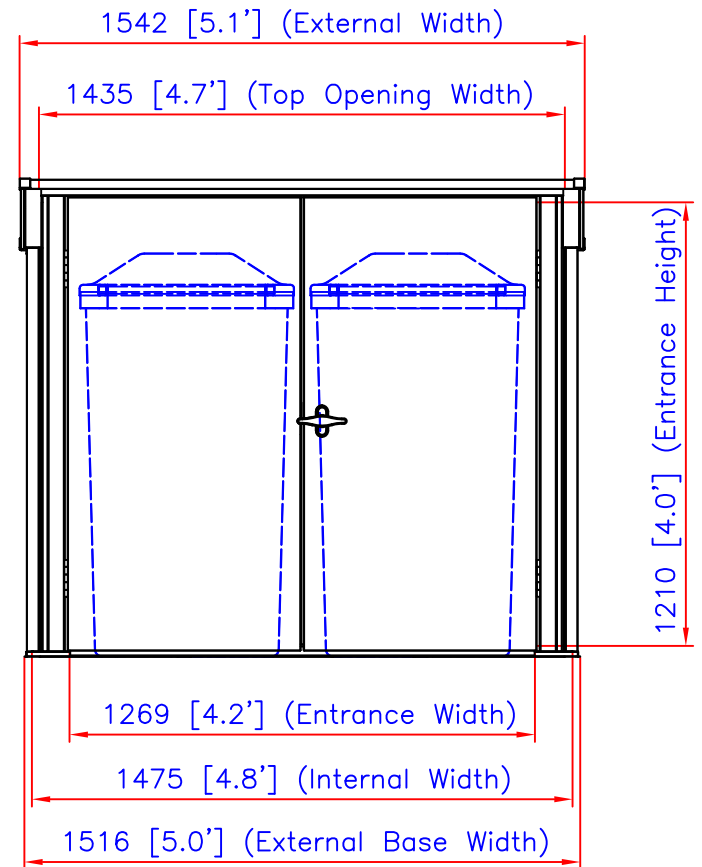

Side View (Door Opened)

Side View

Elevation

Garbage Bin Storage Shed

Note - Dimensional tolerance +5.0 mm.
-2.0